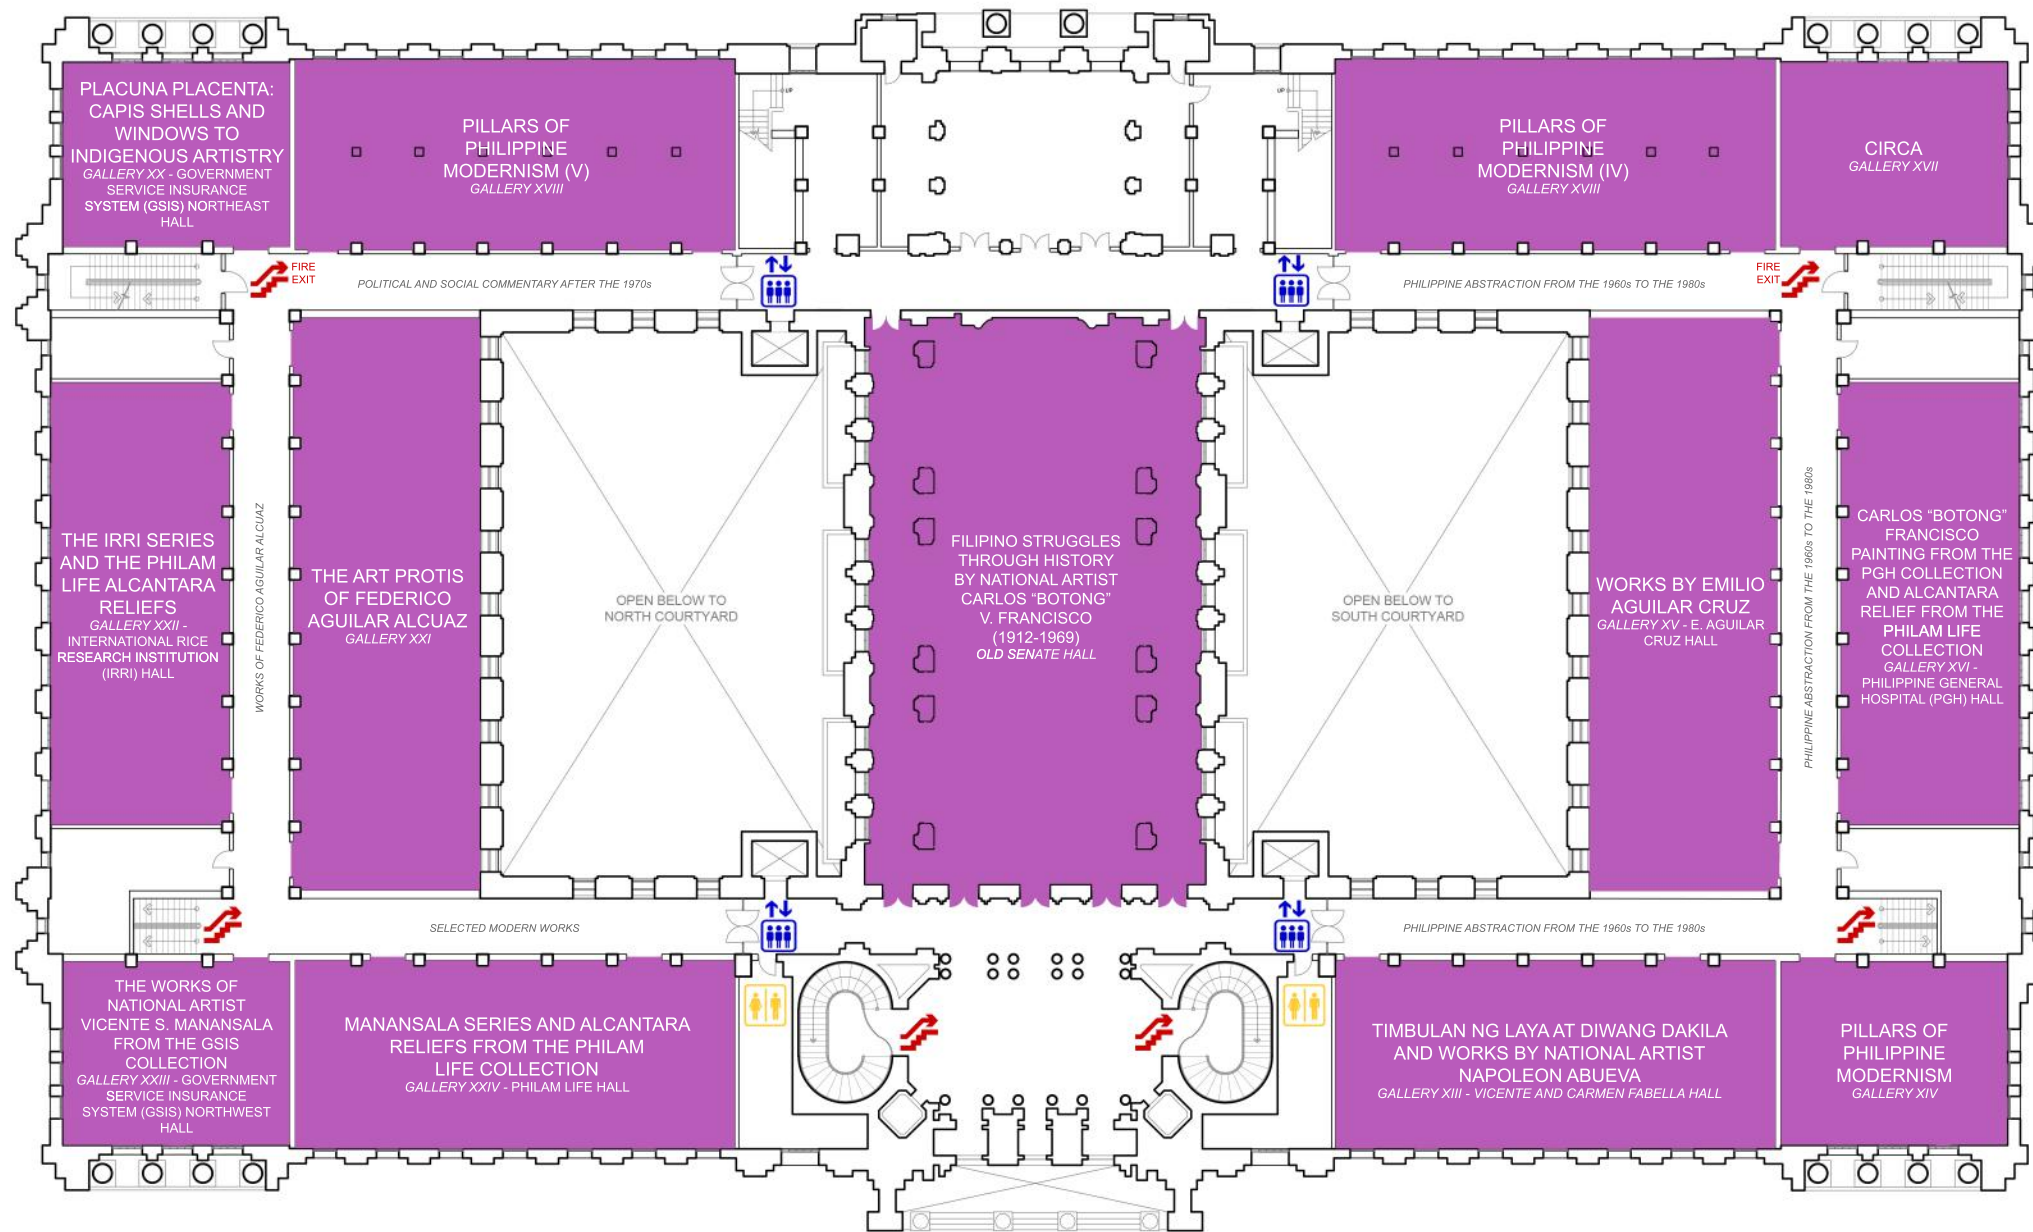

NATIONAL MUSEUM OF THE PHILIPPINES
NM FINE ARTS BUILDING | 2F
 SCALE 1:400 MTS

INGRESS/
EGRESS

STAIRS

COMFORT ROOMS

INFORMATION
BOOTH

ELEVATORS

CAFE

NATIONAL MUSEUM OF THE PHILIPPINES
NM FINE ARTS BUILDING | 3F
SCALE 1:400 MTS

NATIONAL MUSEUM OF THE PHILIPPINES
NM FINE ARTS BUILDING | 4F
 SCALE 1:400 MTS