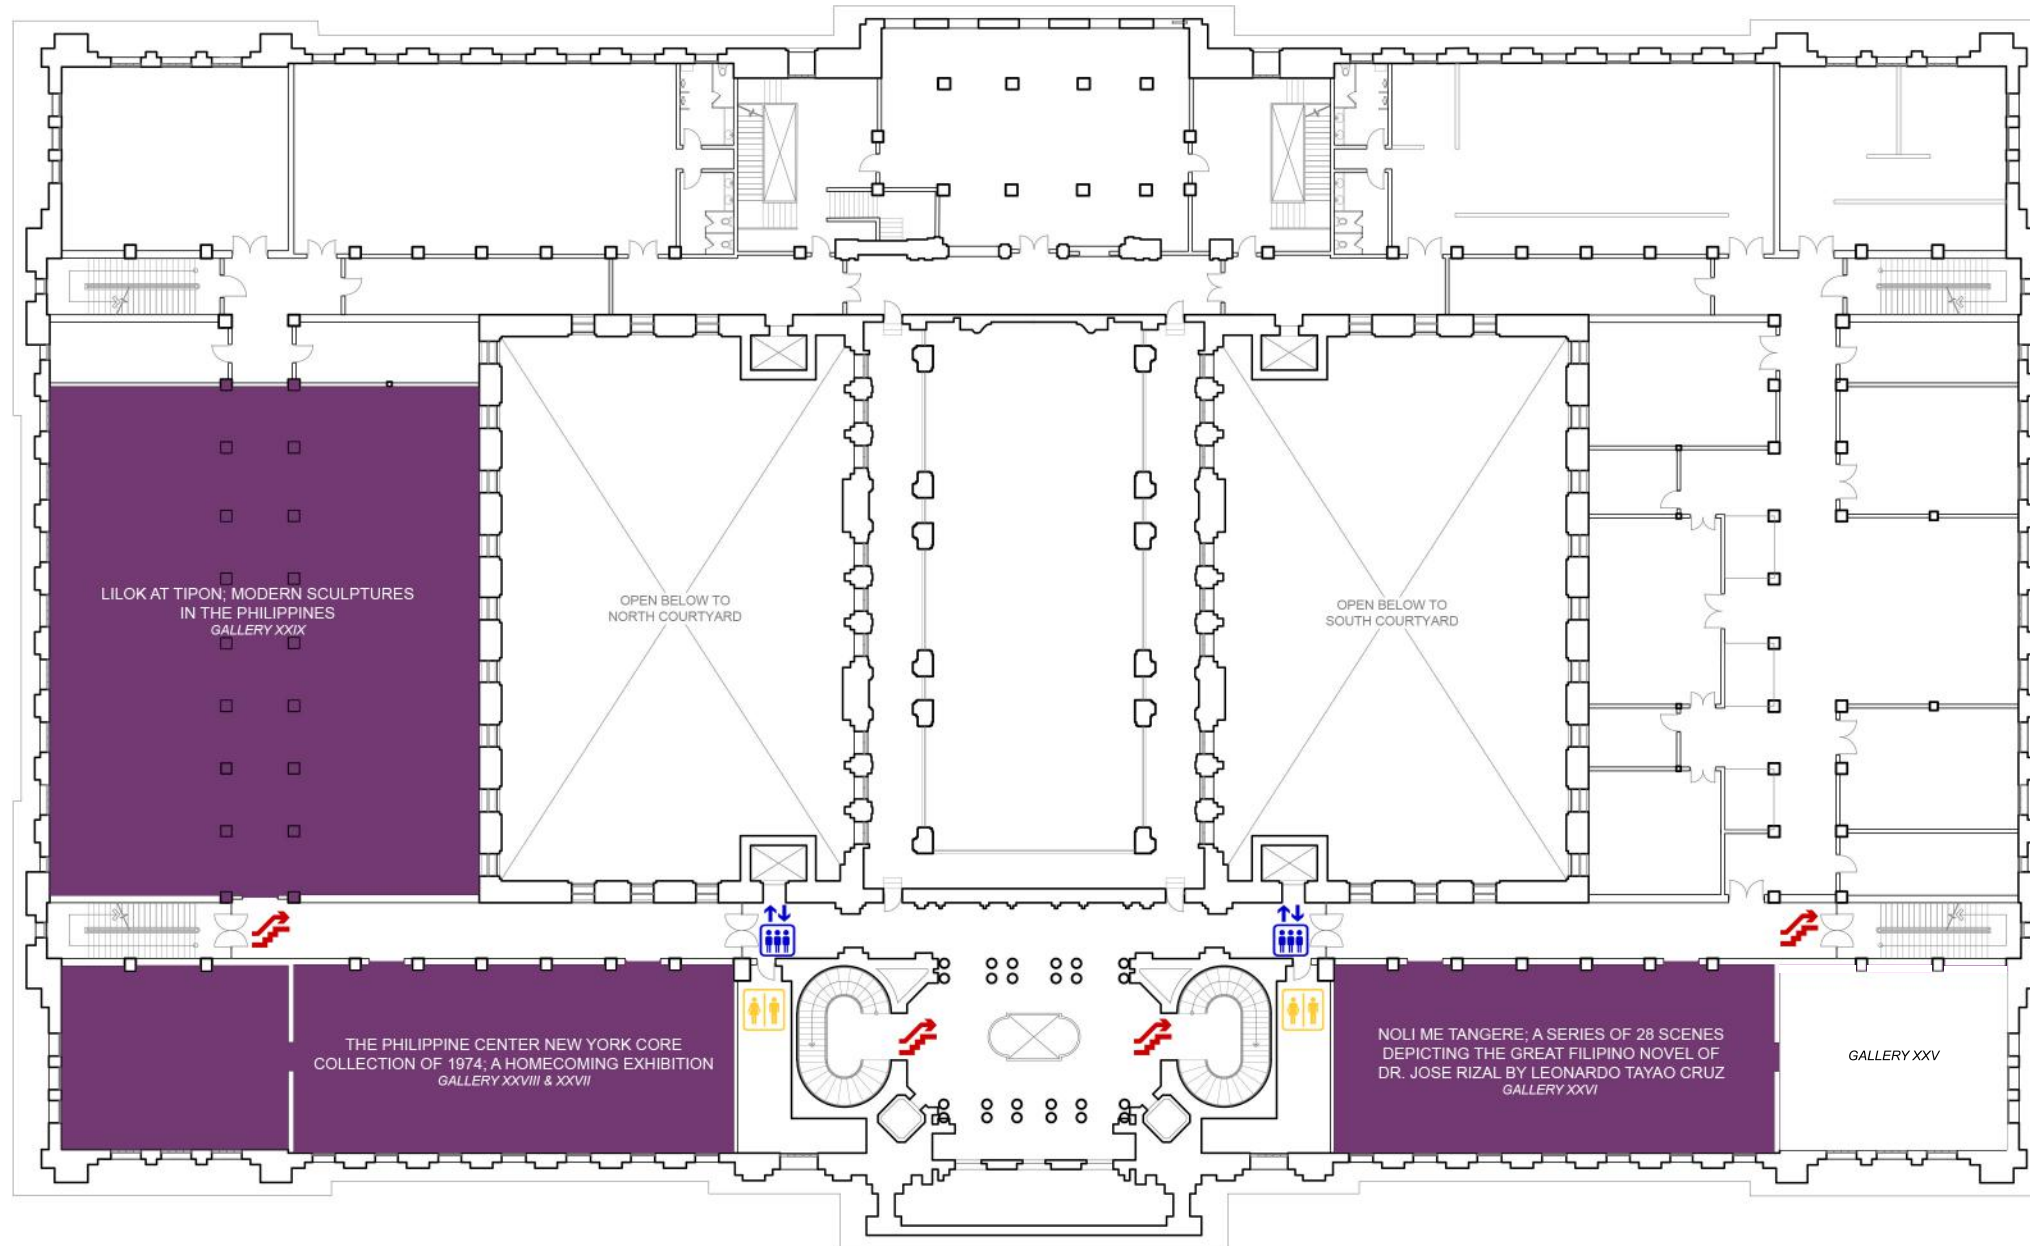

NATIONAL MUSEUM OF THE PHILIPPINES
NM FINE ARTS BUILDING | 2F
 SCALE 1:400 MTS

INGRESS/
EGRESS

STAIRS

COMFORT ROOMS

INFORMATION
BOOTH

ELEVATORS

CAFE

NATIONAL MUSEUM OF THE PHILIPPINES
NM FINE ARTS BUILDING | 3F
SCALE 1:400 MTS

NATIONAL MUSEUM OF THE PHILIPPINES
NM FINE ARTS BUILDING | 4F
 SCALE 1:400 MTS